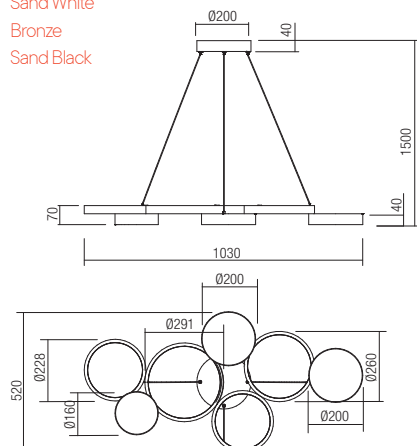

- art. **01-2533** Sand White
- art. **01-2534** Bronze
- art. **01-2535** Sand Black

- art. **01-2536** Sand White
- art. **01-2537** Bronze
- art. **01-2538** Sand Black

- art. **01-2539** Sand White
- art. **01-2540** Bronze
- art. **01-2541** Sand Black

CE IP20

Led type SMD LED 828 pcs x 0,78W
 Power 65W
 Input 220-240V, 50/60Hz
 Color temperature 3000K
 Lumen source 9393 lm
 Lumen system 4137 lm
 CRI 90
 Dimmable (3 step)

CE IP20

- art. **01-2542** Sand White
- art. **01-2543** Bronze
- art. **01-2544** Sand Black

- art. **01-2545** Sand White
- art. **01-2546** Bronze
- art. **01-2547** Sand Black

Led type SMD LED 1212 pcs x 0,53W
 Power 65W
 Input 220-240V, 50/60Hz
 Color temperature 3000K
 Lumen source 9626 lm
 Lumen system 3913 lm
 CRI 90
 Dimmable (3 step)